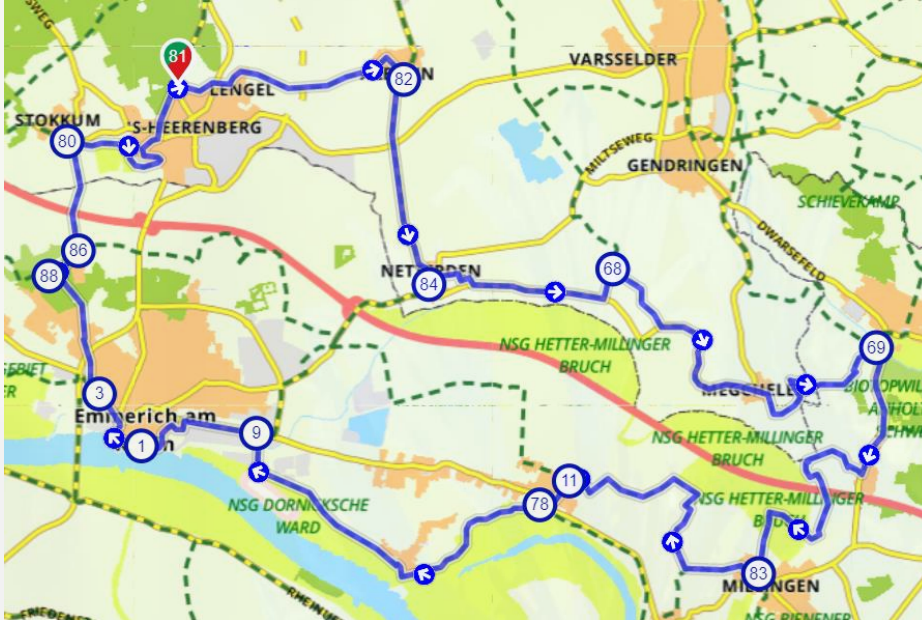

# Routes vanuit 's-Heerenberg

The Netherlands | Gelderland | Montferland | 52,04 km

## Routebeschrijving

Beschrijving	Afstand
81 (Zeddamsesweg, 7044AA, Montferland, Gelderland, The Netherlands)	3.52 km
82 (Laakweg, 7045AE, Montferland, Gelderland, The Netherlands)	4.34 km
84 (7077AP, Oude IJsselstreek, Gelderland, The Netherlands)	8.07 km
68 (Schriekesweg, 7081HD, Oude IJsselstreek, Gelderland, The Netherlands)	11.96 km
69 (46419, Isselburg, North Rhine-Westphalia, Germany)	19.27 km
83 (Millinger Straße, 46459, Rees, North Rhine-Westphalia, Germany)	26.32 km
11 (46446, Emmerich on the Rhine, North Rhine-Westphalia, Germany)	31.99 km
78 (46446, Emmerich on the Rhine, North Rhine-Westphalia, Germany)	32.76 km
9 (Deichstraße, 46446, Emmerich on the Rhine, North Rhine-Westphalia, Germany)	39.46 km
1 (Rheinpromenade, 46446, Emmerich on the Rhine, North Rhine-Westphalia, Germany)	41.93 km
3 (van-den-Bergh-Straße, 46446, Emmerich on the Rhine, North Rhine-Westphalia, Germany)	43.34 km
88 (Hassentweg/Hüthumerstraße, 46446, Emmerich on the Rhine, North Rhine-Westphalia, Germany)	45.79 km
86 (46446, Emmerich on the Rhine, North Rhine-Westphalia, Germany)	46.43 km
80 (Linthorsterstraat, 7039CP, Montferland, Gelderland, The Netherlands)	48.46 km
81 (Zeddamsesweg, 7044AA, Montferland, Gelderland, The Netherlands)	51.98 km

Deze route komt door de volgende plaatsen: 's-Heerenberg, Azewijn, Netterden, Megchelen, Anholt, Praest, Emmerich am Rhein, Stokkum en 's-Heerenberg.

## Eetgelegenheden op de route